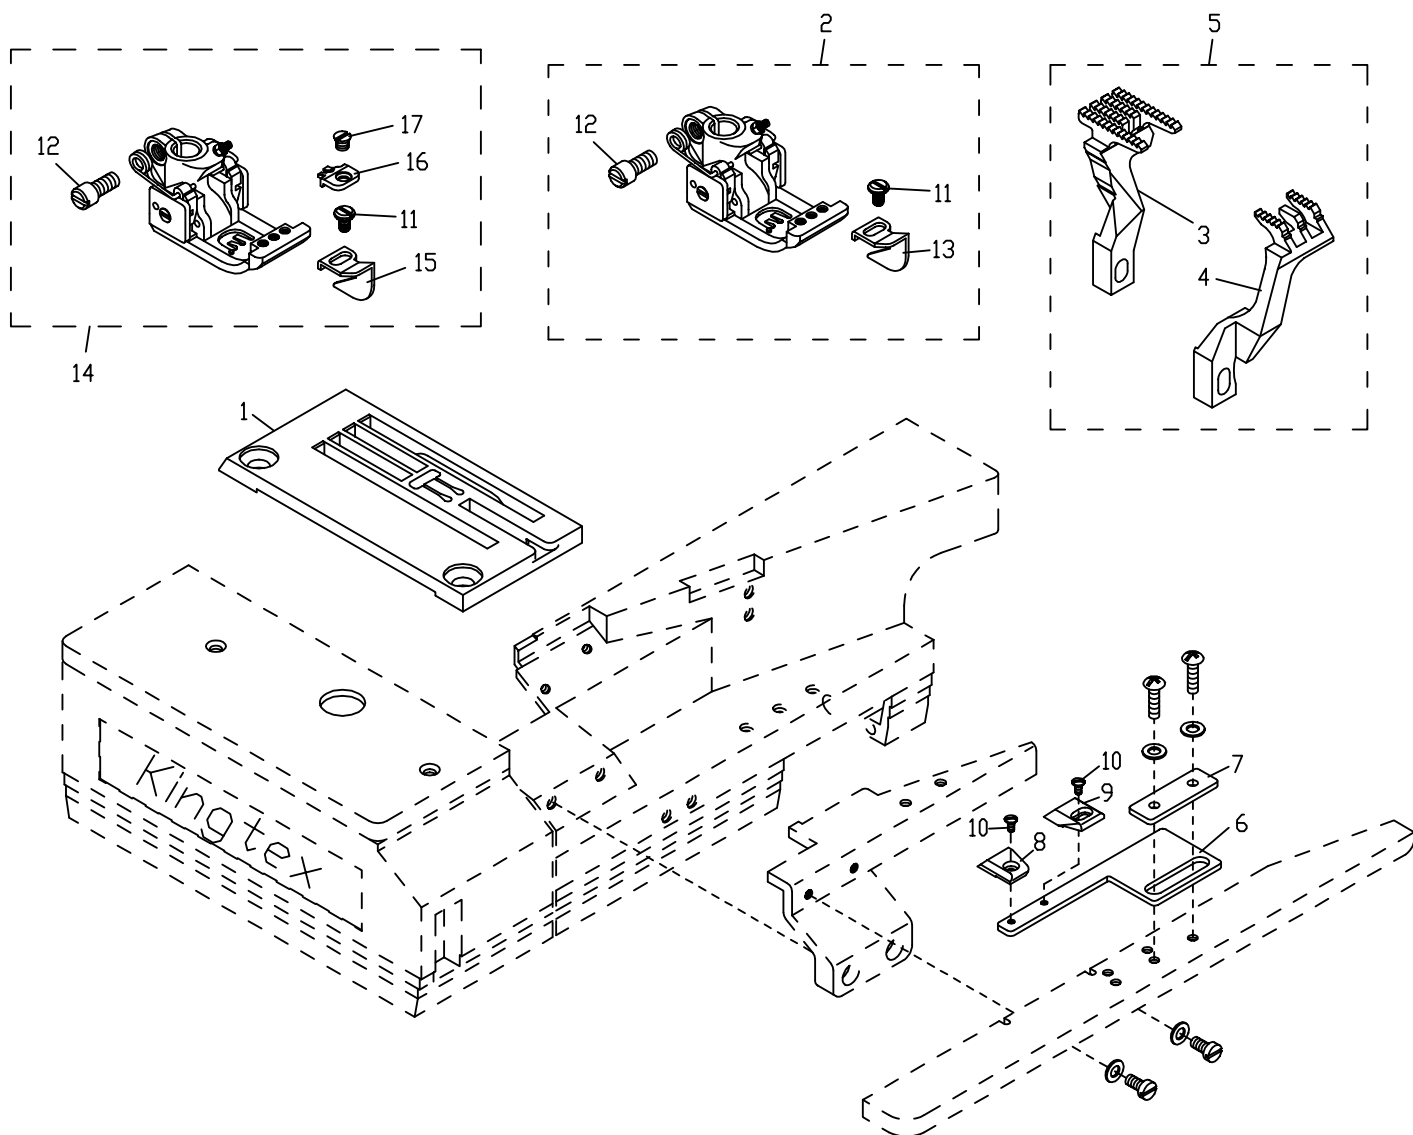

2. FT7013-1 / FTD7013-1 包縫骨壓縫用零件列表 Parts List For FT7013-1 / FTD7013-1 Overlock Seam Covering

序號 Ref.No.	名稱 Description	針距 Distance Of Needles			
		4.0	4.8	5.6	6.4
1	針板 Needle Plate	5222TP13404	5222TP13484	5222TP13564	5222TP13644
2	壓腳組 Presser Foot Asm.	5220PF00404	5220PF00484	5220PF00564	5220PF00644
3	主送布齒 Main Feed Dog	5221FD00567	5221FD00567	5221FD00567	5221FD00646
4	副送布齒 Diff Feed Dog	5221DF13560	5221DF13560	5221DF13560	5221DF13640
5	送布齒組 Feed Dog Asm.	5221DG00251	5221DG00251	5221DG00251	5221DG00261

特註品:

針數 Number of needle	針距 Needle distance	壓腳組 Press Foot Asm.	壓腳舌 Press Foot Guide
2 Needle	4.0	5224PF00400	5224PF0040A
2 Needle	4.8	5224PF00480	5224PF0048A
3 Needle	4.8	5224PF00481	5224PF00481A
3 Needle	5.6	5224PF00560	5224PF0056A
3 Needle	6.4	5224PF00640	5224PF0064A