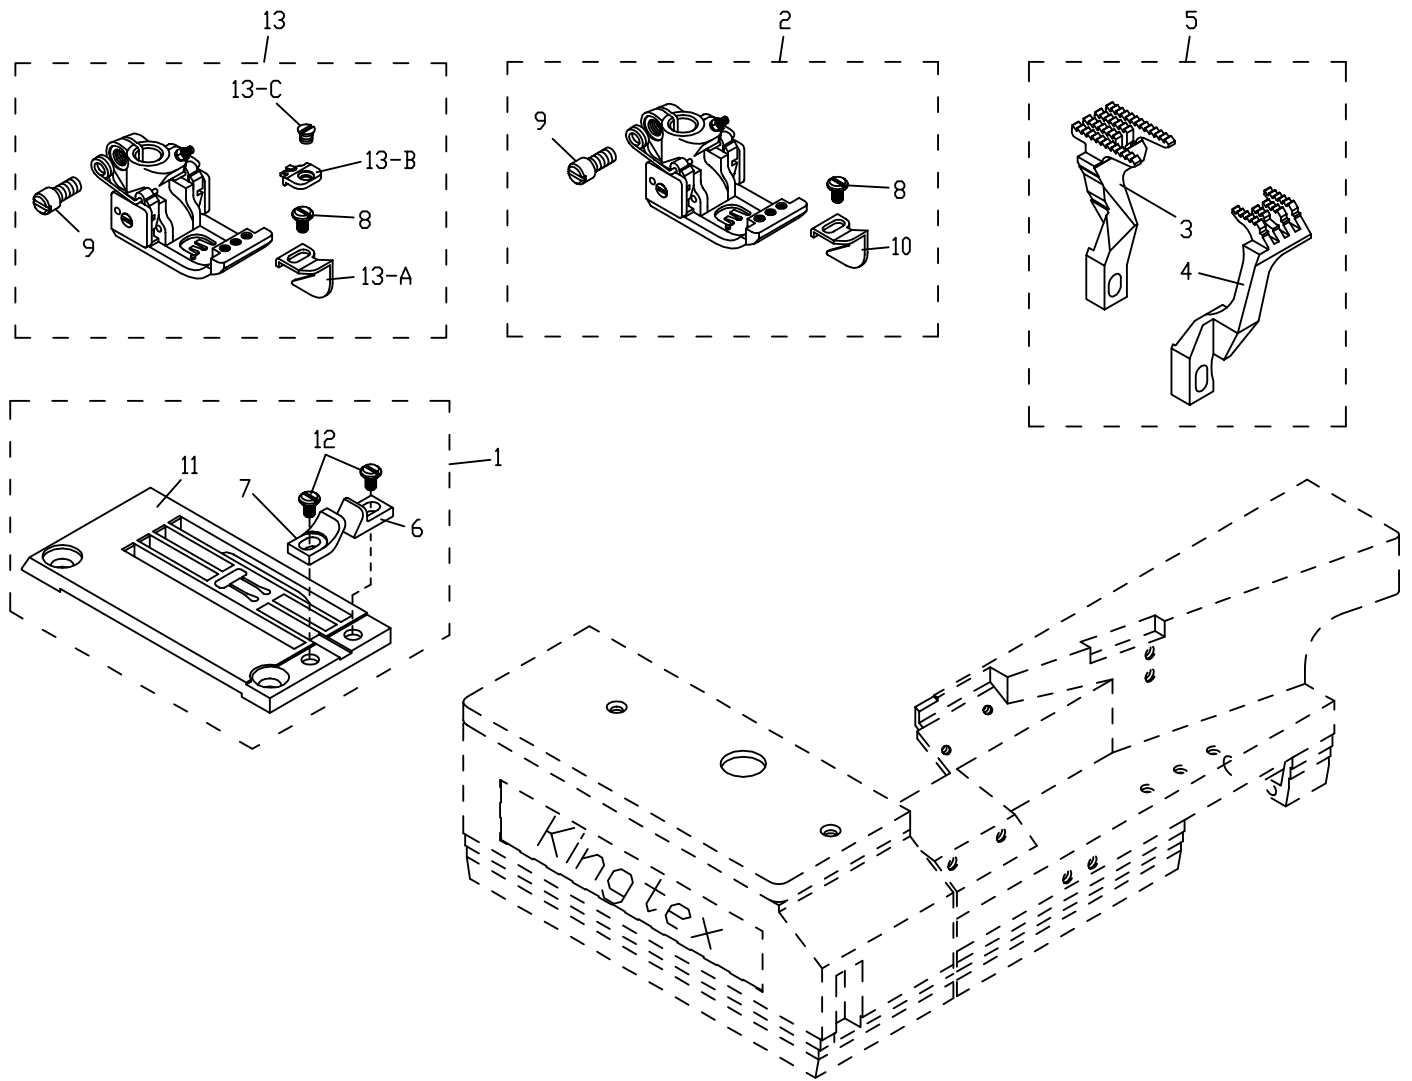

1. FT7013 - 0 / FTD7013-0 包縫骨壓縫用零件列表 Parts List For FT7013 - 0 / FTD7013-0 Overlock Seam Covering

序號 Ref.No.	名稱 Description	針距 Distance Of Needles			
		4.0	4.8	5.6	6.4
1	針板組 Needle Plate Asm.	5222TP13403	5222TP13483	5222TP13563	5222TP13643
2	壓腳組 Presser Foot Asm.	5220PF00404	5220PF00484	5220PF00564	5220PF00644
3	主送布齒 Main Feed Dog	5221FD00567	5221FD00567	5221FD00567	5221FD00646
4	副送布齒 Diff Feed Dog	5221DF00563	5221DF00563	5221DF00563	5221DF00643
5	送布齒組 Feed Dog Asm.	5221DG00211	5221DG00211	5221DG00211	5221DG00221
11	針板 Needle Plate	5222TP13403A	5222TP13483A	5222TP13563A	5222TP13643A

特註品:

針數 Number of needle	針距 Needle distance	壓腳組 Press Foot Asm.	壓腳舌 Press Foot Guide
2 Needle	4.0	5224PF00400	5224PF0040A
2 Needle	4.8	5224PF00480	5224PF0048A
3 Needle	4.8	5224PF00481	5224PF00481A
3 Needle	5.6	5224PF00560	5224PF0056A
3 Needle	6.4	5224PF00640	5224PF0064A

1. FT7013-0 / FTD7013-0 包縫骨壓縫用零件列表

Parts List For FT7013-0 / FTD7013-0 Overlock Seam Covering

序號 Ref. No.	物料編號 Parts No.	名稱 Description	單位用量 Amt. Req.
1	-----	針鉸組 Needle Plate Asm. (See left page) -----	1
2	-----	壓腳組 Presser Foot Asm. (See left page) -----	1
3	-----	主送布齒 Main Feed Dog (See left page) -----	1
4	-----	副送布齒 Diff Feed Dog (See left page) -----	1
5	-----	送布齒組 Feed Dog Asm. (See Left Page)-----	1
6	22001301061	右導模 Fabric Guide (R)-----	1
7	22001301071	左導模 Fabric Guide (L)-----	1
8	8SB24560405A	螺絲 Screw (SH0413 3/32"-56*4) -----	1
9	5220PF0356M	螺絲 Screw -----	1
10	5220PF0056L	導布定規 Fabric Guide -----	1
11	-----	針鉸 Needle Plate (See Left page) -----	1
12	8MB75180405A	螺絲 Screw (CT0529 M2.5-0.45*3.5) -----	2
*13	-----	壓腳組 Presser Foot Asm. (See left page) -----	1
*13-A	5224PF0056L	導布定規 Fabric Guide -----	1
*13-B	-----	壓腳舌 Press Foot Tongue. (See left page) -----	1
*13-C	5221PF6056C	螺絲 Screw -----	1