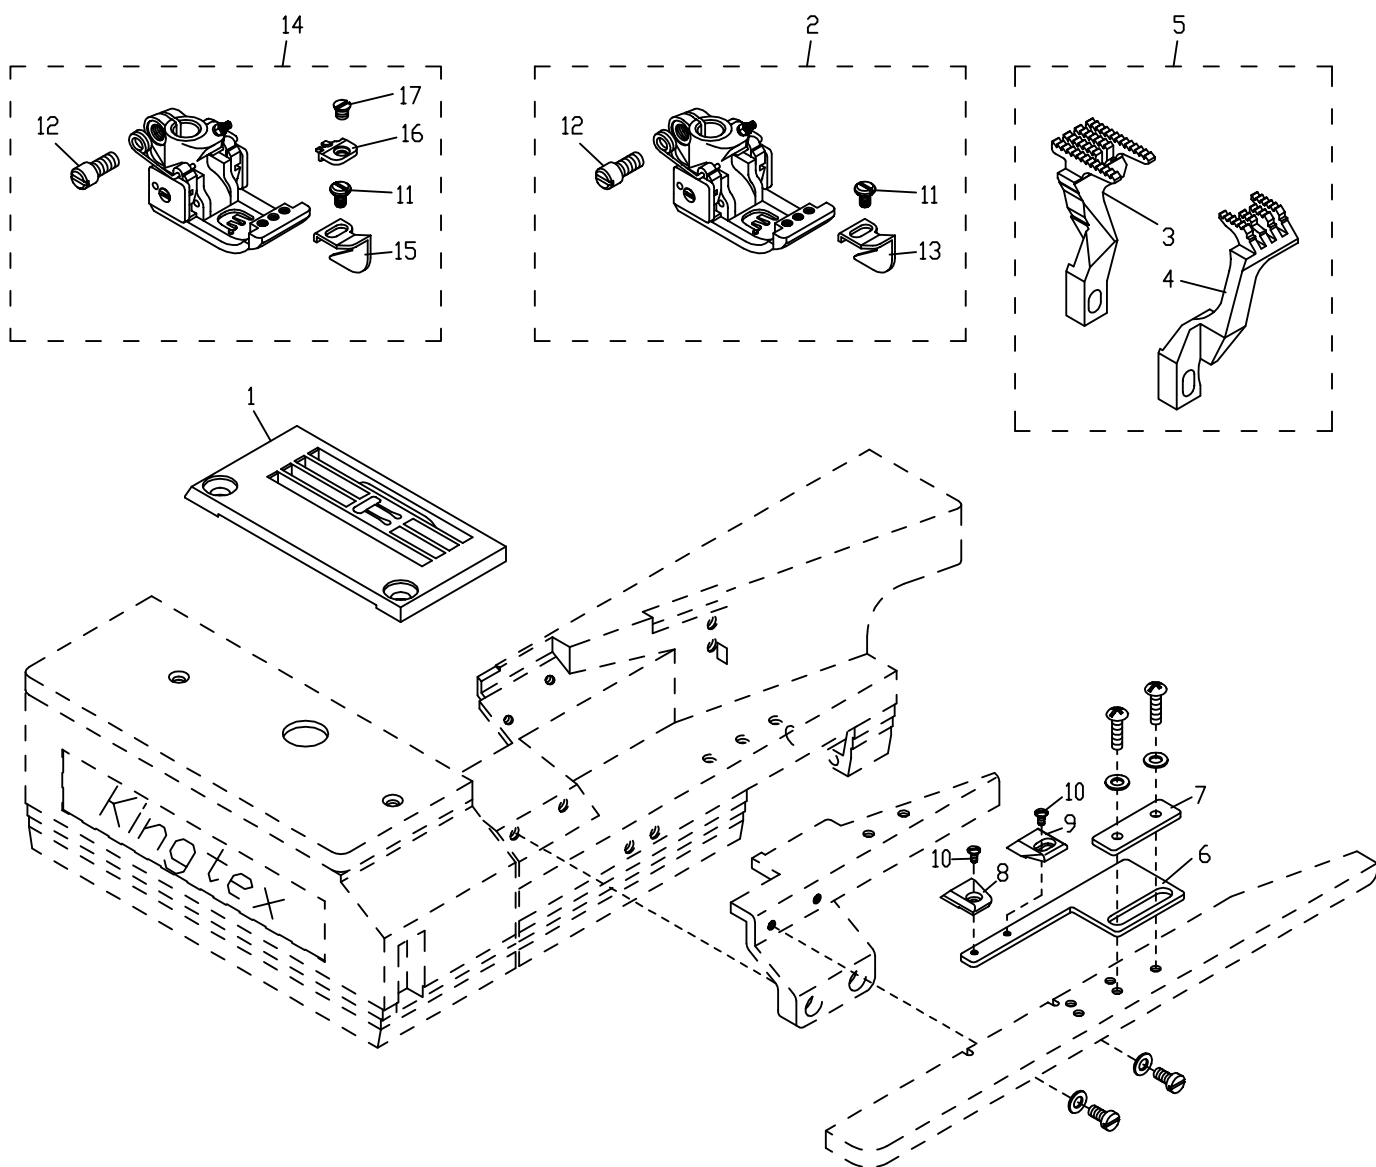

3. FT7013-2 / FTD7013-2 包縫骨壓縫用零件列表 Parts List For FT7013-2 / FTD7013-2 Overlock Seam Covering

序號 Ref.No.	名稱 Description	針距 Distance Of Needles			
		4.0	4.8	5.6	6.4
1	針板 Needle Plate	5222TP13402	5222TP13482	5222TP13562	5222TP13642
2	壓腳組 Presser Foot Asm.	5220PF00404	5220PF00484	5220PF00564	5220PF00644
3	主送布齒 Main Feed Dog	5221FD00567	5221FD00567	5221FD00567	5221FD00646
4	副送布齒 Diff Feed Dog	5221DF00563	5221DF00563	5221DF00563	5221DF00643
5	送布齒組 Feed Dog Asm.	5221DG00211	5221DG00211	5221DG00211	5221DG00221

特註品:

針數 Number of needle	針距 Needle distance	壓腳組 Press Foot Asm.	壓腳舌 Press Foot Guide
2 Needle	4.0	5224PF00400	5224PF0040A
2 Needle	4.8	5224PF00480	5224PF0048A
3 Needle	4.8	5224PF00481	5224PF00481A
3 Needle	4.8	5224PF00481	5224PF00481A
3 Needle	5.6	5224PF00560	5224PF0056A
3 Needle	6.4	5224PF00640	5224PF0064A